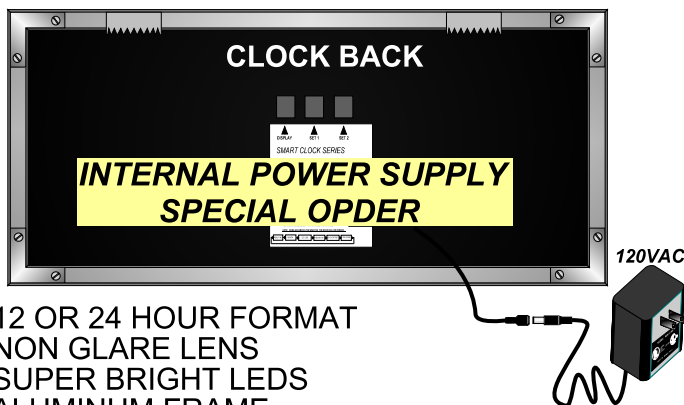

BCL-42440
BCL-41240

SPECIFICATIONS

- TYPE:**----- DIGITAL
- DISPLAY:**----- 4-DIGIT, 7 SEGMENT RED SUPER BRIGHT LED
- CHARACTER HEIGHT:**----- 4" (101.6 mm) HR./MIN. 2.5" MONTH/DATE
- VISIBILITY:**----- 250 Ft. (76.2 METERS)
- POWER REQUIREMENTS:**--- 1.5 amp AT 9VAC (**TRANSFORMER INCLUDED**)
- FRAME:**----- ALUMINUM (BLACK ANODIZED FINISH)
- DIMENSIONS:** ----- 15.25" x 15.25" x 1.38"
- WEIGHT:**----- 5.5 lbs.
- OPERATING TEMP.:**----- -17° TO 182° F
- HUMIDITY:**----- 0% TO 95% NON-CONDENSING
- OPERATING MODE:**----- AUTOMATIC DAYLIGHT AND 10 year LITHIUM BACKUP

NEW 1 SEC A YEAR ACCURATE (TCXO)

- 12 OR 24 HOUR FORMAT
- NON GLARE LENS
- SUPER BRIGHT LEDS
- ALUMINUM FRAME

- 10 YEAR LITHIUM BATTERY BACKUP (*Standard*)
- AUTOMATIC DAY LIGHT CORRECTION (*Standard*)
- ONE SEC A YEAR ACCURACY (TCXO) (*Standard*)